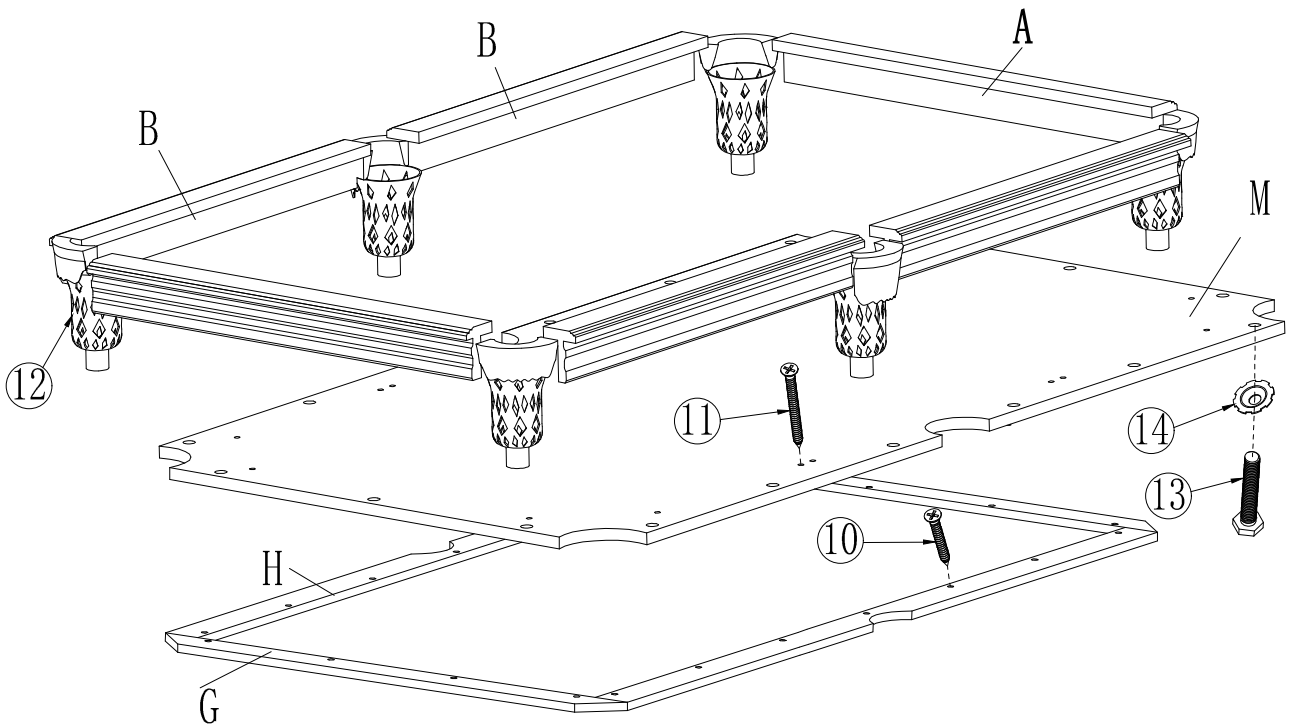

8' Bern Pool Table Install Instruction

8' Bern Pool Table Install Instruction

					⑮	bolt		8*40	8
					⑭	pan-shaped washer			18
N	Slate			1	⑬	bolt		10*55	18
M	Drawer top panel			2	⑫	pockets			1
K	Drawer			1	⑪	screw		5*60	18
J	Drawer derrick			2	⑩	screw		5*40	26
I	Leg			4	⑨	M10 nut			8
H	long bench panel			2	⑧	washer		25*11*3	8
G	short bench panel			2	⑦	bolt		120*10	8
F	Cross Beam			3	⑥	screw		5*70	6
E	Main Beam			3	⑤	SD-036 aluminium bracket			2
D	External Frame longside			2	④	screw		4*20	4
C	External Frame shortside			2	③	washer		25*9*2	26
B	End cushion			2	②	bolt		8*25	18
A	Middle cushion			4	①	SD-037 aluminium bracket			4
Number	Appellation	Description	Measurement (mm)	Pieces	Number	Appellation	Description	Measurement (mm)	Pieces