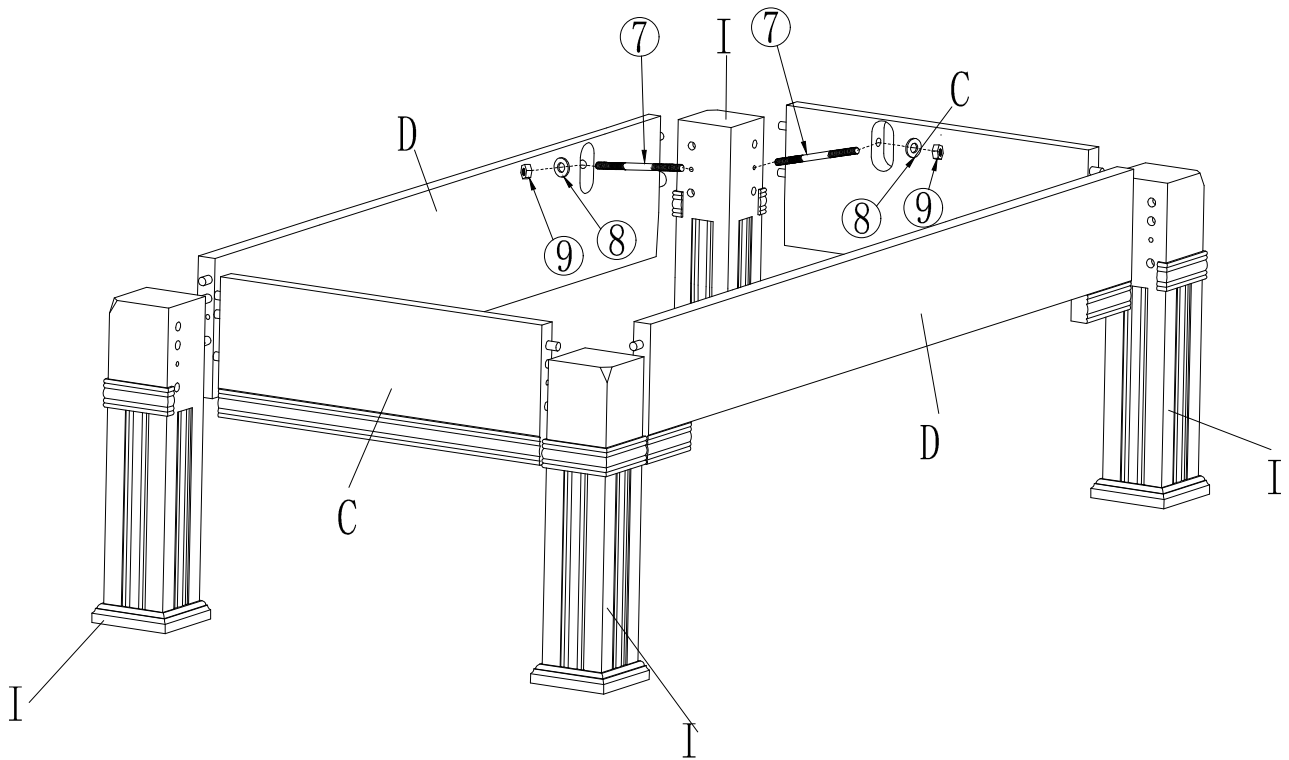

8' Bern Pool Table Install Instruction

8' Bern Pool Table Install Instruction

					⑮	bolt		8*40	8
					⑭	pan-shaped washer			18
N	Slate			1	⑬	bolt		10*55	18
M	Drawer top panel			2	⑫	pockets			1
K	Drawer			1	⑪	screw		5*60	18
J	Drawer derrick			2	⑩	screw		5*40	26
I	Leg			4	⑨	M10 nut			8
H	long bench panel			2	⑧	washer		25*11*3	8
G	short bench panel			2	⑦	bolt		120*10	8
F	Cross Beam			3	⑥	screw		5*70	6
E	Main Beam			3	⑤	SD-036 aluminium bracket			2
D	External Frame longside			2	④	screw		4*20	4
C	External Frame shortside			2	③	washer		25*9*2	26
B	End cushion			2	②	bolt		8*25	18
A	Middle cushion			4	①	SD-037 aluminium bracket			4
Number	Appellation	Description	Measurement (mm)	Pieces	Number	Appellation	Description	Measurement (mm)	Pieces