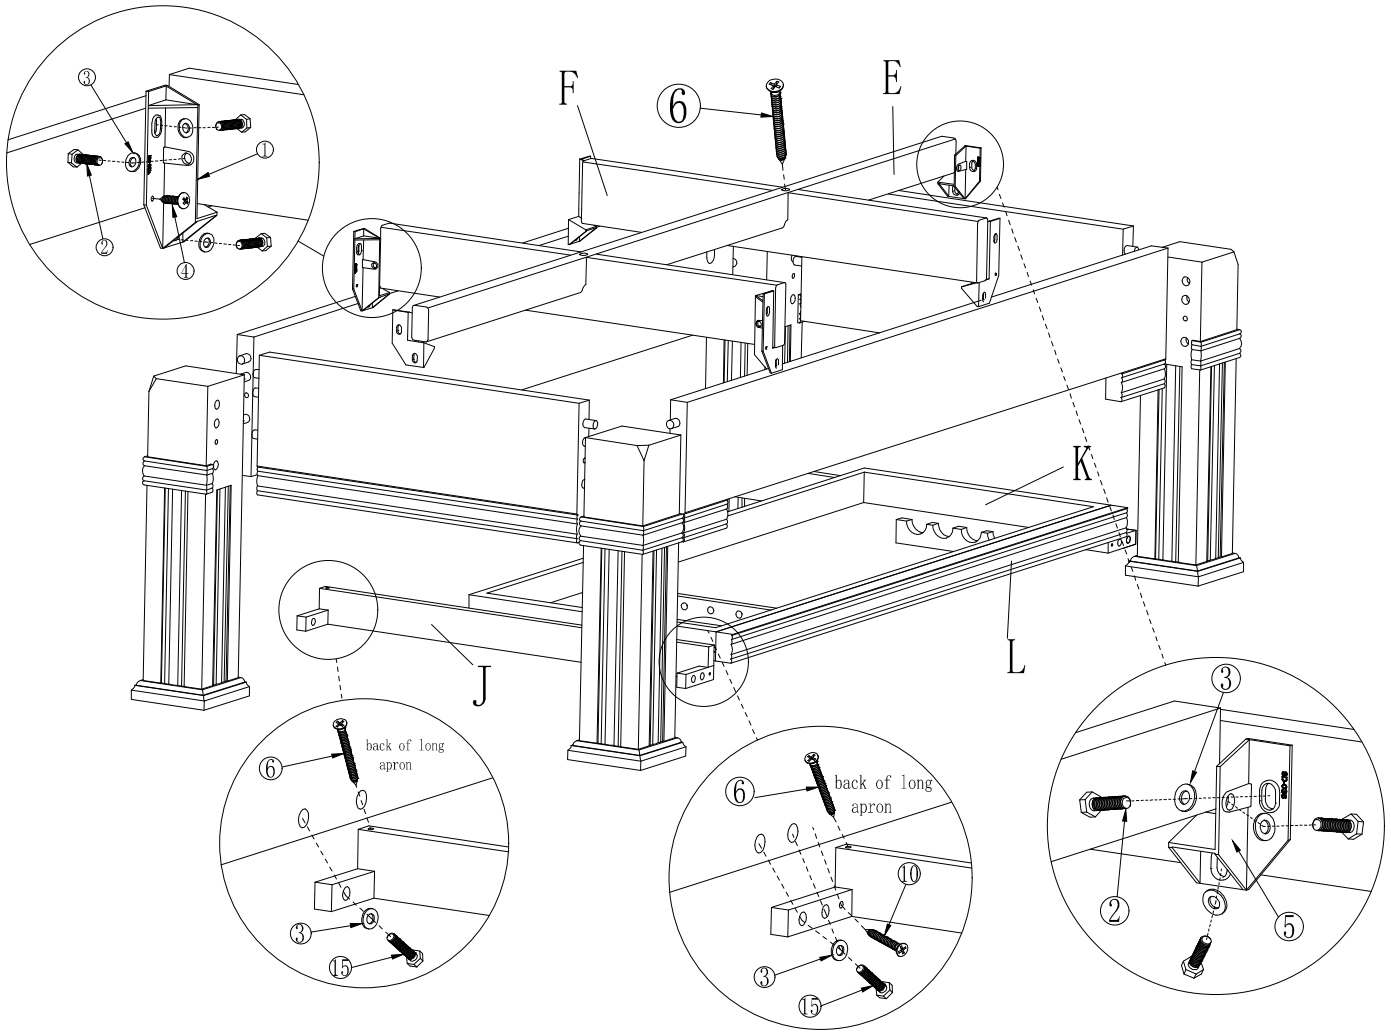

8' Bern Pool Table Install Instruction

8' Bern Pool Table Install Instruction

					⑮	bolt		8*40	8
					⑭	pan-shaped washer			18
N	Slate			1	⑬	bolt		10*55	18
M	Drawer top panel			2	⑫	pockets			1
K	Drawer			1	⑪	screw		5*60	18
J	Drawer derrick			2	⑩	screw		5*40	26
I	Leg			4	⑨	M10 nut			8
H	long bench panel			2	⑧	washer		25*11*3	8
G	short bench panel			2	⑦	bolt		120*10	8
F	Cross Beam			3	⑥	screw		5*70	6
E	Main Beam			3	⑤	SD-036 aluminium bracket			2
D	External Frame longside			2	④	screw		4*20	4
C	External Frame shortside			2	③	washer		25*9*2	26
B	End cushion			2	②	bolt		8*25	18
A	Middle cushion			4	①	SD-037 aluminium bracket			4
Number	Appellation	Description	Measurement (mm)	Pieces	Number	Appellation	Description	Measurement (mm)	Pieces